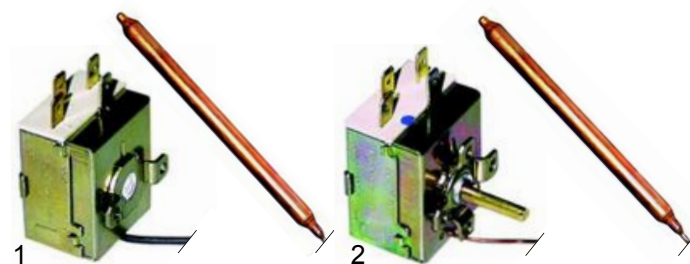

PALUX

SPARE PARTS CATALOGUE

0208 309 8233

0208 316 7787

salesdesk@prguk.co.uk

Electrical components

Item	Description	Model	OEM
1	switch, 2-pole, green, 230V	325, 328	266108
2	switch, 2-pole, yellow, 230V	325	308072

Item	Description	Model	OEM
1	push button, 2-pole, green, 230V	325	308064
2	push button, 2-pole, yellow, 230V	325, 388	308161

Timers

Item	Description	Model	OEM
1	360°	320, 321	256617
2	150°, 3 cams	325	359297
3	20° (regeneration)		359300

Pressure switches

Item	Description	Model	OEM
1	55/35	325, 328	349399
2	55/35	330	234125

Thermostats

Item	Description	Model	OEM
1	53 °C (tank)	310, 311, 320	208442
2	30 - 95 °C (boiler)		208418

Item	Description	Model	OEM
1	53 °C (tank)	325, 328	349305
2	30 - 90 °C (boiler)	325	349313