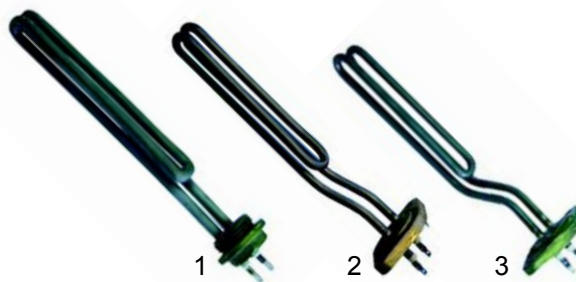

Heating elements

Item	Description	Model	OEM
1	2,5 kW, 230V		209538
2	2,4 kW, 230V	310, 311	208639
3	3,0 kW, 230V	320, 321	090050