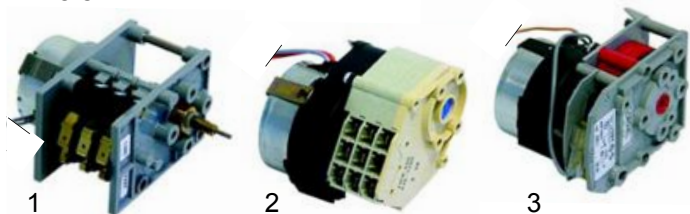

PALUX

SPARE PARTS CATALOGUE

0208 309 8233

0208 316 7787

salesdesk@prguk.co.uk

Electrical components

Item	Description	Model	OEM
1	switch, 2-pole, green, 230V	325, 328	266108
2	switch, 2-pole, yellow, 230V	325	308072

Item	Description	Model	OEM
1	push button, 2-pole, green, 230V	325	308064
2	push button, 2-pole, yellow, 230V	325, 388	308161

Timers

Item	Description	Model	OEM
1	360°	320, 321	256617
2	150°, 3 cams	325	359297
3	20° (regeneration)		359300

Pressure switches

Item	Description	Model	OEM
1	55/35	325, 328	349399
2	55/35	330	234125

Thermostats

Item	Description	Model	OEM
1	53 °C (tank)	310, 311, 320	208442
2	30 - 95 °C (boiler)		208418

Item	Description	Model	OEM
1	53 °C (tank)	325, 328	349305
2	30 - 90 °C (boiler)	325	349313

Item	Description	Model	OEM
1	0,85 kW, 230V	500, 600, 700, 700ESL	645524

Pumps OEM	1 Impellor OEM	2 Mechanical seal OEM	3 Housing gasket OEM	4 Pump cover OEM	5 Capacitor OEM
359270					
645524			166952	679623	
645486	728853		645532	679623	