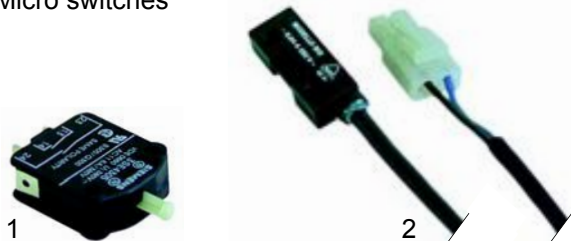

Item	Description	Model	OEM
1	30 - 90 °C (boiler)	328	376035
2	115 °C (safety thermostat)		376043

Item	Description	Model	OEM
1	55°/90°C, 2 pole fixed (boiler)	330, 350, 400, 500, 600, 700	277096
2	30 - 93 °C, 1-pole (boiler)	330, 335, 336, 350, 400, 600, 700, EC500, ES600	337609

Item	Description	Model	OEM
1	safety thermostat, 115 °C	400, EC500, ES600	294020
2	30 - 93 °C, 3-pole (boiler)	700ESL	006955

Micro switches

Item	Description	Model	OEM
1	micro switch	325	218002
2	magnetic switch	328	376094