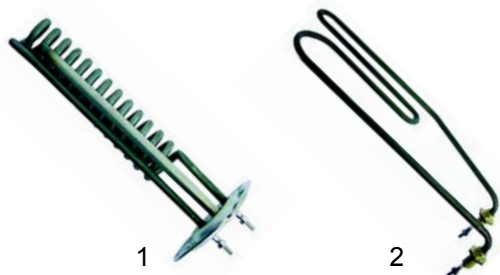

Item	Description	Model	OEM
1	3,0 kW, 230V		386839
1	2,6 kW, 230V	325, 328	349801
2	2,0 kW, 230V		349577