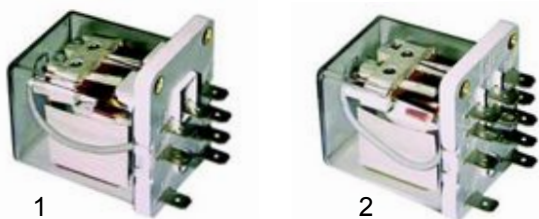

Item	Description	Model	OEM
1	micro switch	335, 336, 500	163236 271551

Solenoid valves

Item	Description	Model	OEM
1	single, 230V	328	987017

Item	Description	Model	OEM
1	single, 230V	400, EC500, ES600, 700ESL	334944
2	double, 230V	350, 400, 500, 600, 700	297313 173266

Relays

Item	Description	Model	OEM
1	3 NO	328	376078
2	3 changeover	325	359289

Dosing pumps

Item	Description	Model	OEM
1	dosing pump DB2	325, 328	208728
2	solenoid coil, 230V		359386
3	valve		376167

Item	Description	Model	OEM
1	dosing pump EV1 (detergent)	328	376108
2	solenoid coil, 230V		607185
3	electrical		651079 376116