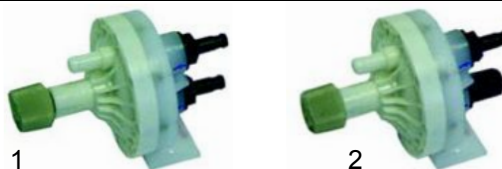

Item	Description	Model	OEM
1	micro switch	335, 336, 500	163236 271551

Solenoid valves

Item	Description	Model	OEM
1	single, 230V	328	987017

Item	Description	Model	OEM
1	single, 230V	400, EC500, ES600, 700ESL	334944
2	double, 230V	350, 400, 500, 600, 700	297313 173266

Relays

Item	Description	Model	OEM
1	3 NO	328	376078
2	3 changeover	325	359289

Dosing pumps

Item	Description	Model	OEM
1	dosing pump DB2	325, 328	208728
2	solenoid coil, 230V		359386
3	valve		376167

Item	Description	Model	OEM
1	dosing pump EV1 (detergent)	328	376108
2	solenoid coil, 230V		607185
3	electrical		651079 376116