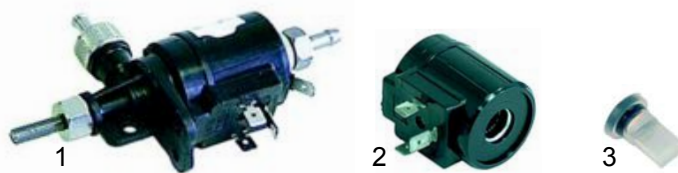

Item	Description	Model	OEM
1	micro switch	335, 336, 500	163236 271551

Solenoid valves

Item	Description	Model	OEM
1	single, 230V	328	987017

Item	Description	Model	OEM
1	single, 230V	400, EC500, ES600, 700ESL	334944
2	double, 230V	350, 400, 500, 600, 700	297313 173266

Relays

Item	Description	Model	OEM
1	3 NO	328	376078
2	3 changeover	325	359289

Dosing pumps

Item	Description	Model	OEM
1	dosing pump DB2	325, 328	208728
2	solenoid coil, 230V		359386
3	valve		376167

Item	Description	Model	OEM
1	dosing pump EV1 (detergent)	328	376108
2	solenoid coil, 230V		607185
3	electrical		651079 376116