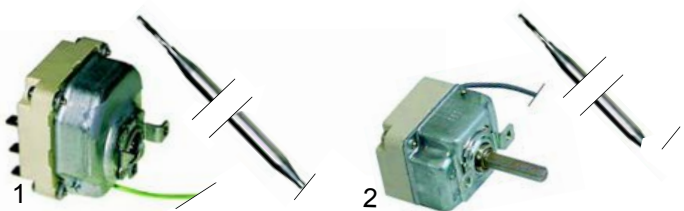

Item	Description	Model	OEM
1	55°/90°C, 2 pole fixed (boiler)	330, 350, 400, 500, 600, 700	277096
2	30 - 93 °C, 1-pole (boiler)	330, 335, 336, 350, 400, 600, 700, EC500, ES600	337609