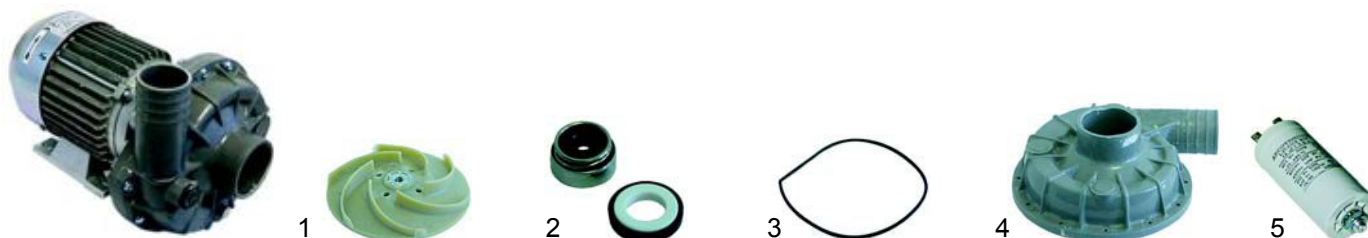

Order	Pumps OEM	1 Impellor		2 Mechanical seal		3 Housing gasket		4 Pump cover		5 Capacitor	
		Order	OEM	Order	OEM	Order	OEM	Order	OEM	Order	OEM
	841145										
	841161										
	841151										
	841181