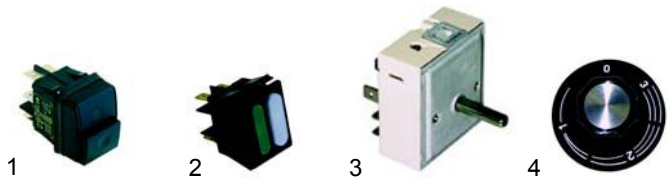

Item	Description	Model	OEM
1	switch		63.7.0860
2	double signal lamp		63.7.0821
3	energy regulator		63.7.0601
4	knob		63.6.0280