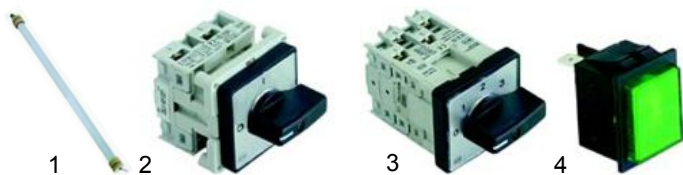

Conveyor belt toasters

Item	Description	Model	OEM
1	400 W/115 V	TN30, TN30 Plus	63.7.1096
2	switch 20 A		63.7.0850
3	changer switch	TN30	63.7.0851
4	signal lamp	TN30	63.7.0820