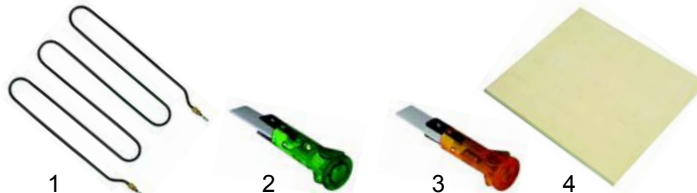

Pizza ovens

Item	Description	Model	OEM
1	750 W/230 V		63.7.1088
2	signal lamp	FP36	63.7.0811
3	signal lamp	FP36R, FP66R	63.7.0810
4	firebrick