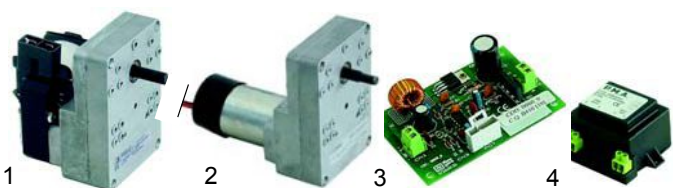

## Toasters

Item	Description	Model	OEM
1	800 W/230 V	T920, T940	63.7.1094
2	1000 W/230 V	T930, T960	63.7.1095
3	800 W/230 V	T920C, T940C	63.7.1092
4	1000 W/230 V	T930C, T960C	63.7.1093

Item	Description	Model	OEM
1	rocker switch	T920, T930, T920C, T930C	63.7.0852
2	signal lamp	T940, T960, T940C, T960C	63.7.0805
3	timer 15'	T920, T930, T940, T960, T920C, T930C, T940C, T960C	63.7.0665
4	knob		63.6.0295

## Conveyor belt toasters

Item	Description	Model	OEM
1	400 W/115 V	TN30, TN30 Plus	63.7.1096
2	switch 20 A		63.7.0850
3	changer switch	TN30	63.7.0851
4	signal lamp	TN30	63.7.0820

Item	Description	Model	OEM
1	motor 230 V	TN30	63.7.0751
2	motor 24 V DC		63.7.0752
3	p.c.b.	TN30 Plus	63.7.0630
4	transformer		63.7.0701