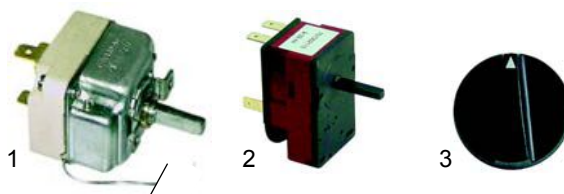

Item	Description	Model	OEM
1	thermostat 320°C	FP36	63.7.0635
2	timer 15min	FP36R, FP66R	63.7.0666
3	knob		63.7.0295