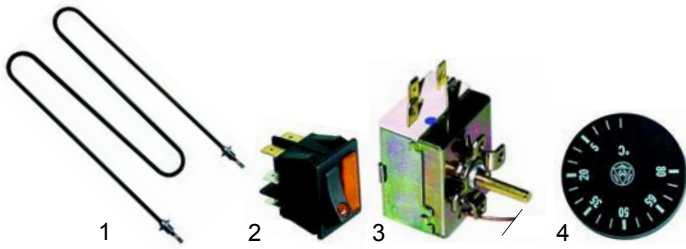

Vitrines

Item	Description	Model	OEM
1	400 W/230 V		63.7.1090
2	switch + lamp (combination)	VEC510	63.7.0863
3	thermostat	VEC520	63.7.0658
4	knob		63.6.0262