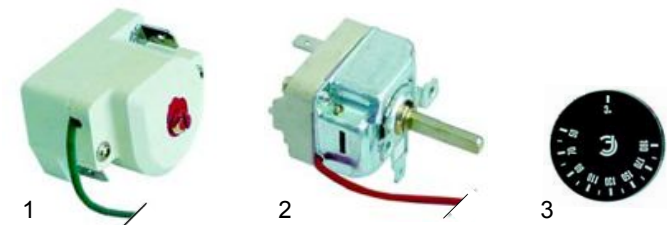

Item	Description	Model	OEM
1	safety thermostat		63.7.0632
2	thermostat	FE_	63.7.0642
3	knob		63.7.0263

Pos.	Description	Model	OEM
1	protection	FE7T/77T	63.7.0890