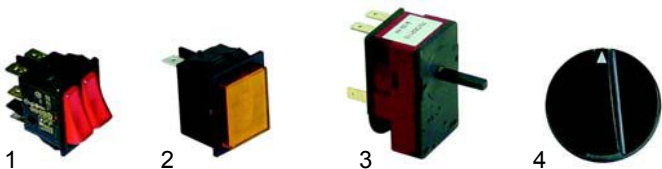

## Toasters

Item	Description	Model	OEM
1	800 W/230 V	T920, T940	63.7.1094
2	1000 W/230 V	T930, T960	63.7.1095
3	800 W/230 V	T920C, T940C	63.7.1092
4	1000 W/230 V	T930C, T960C	63.7.1093

Item	Description	Model	OEM
1	rocker switch	T920, T930, T920C, T930C	63.7.0852
2	signal lamp	T940, T960, T940C, T960C	63.7.0805
3	timer 15'	T920, T930, T940, T960, T920C, T930C, T940C, T960C	63.7.0665
4	knob		63.6.0295