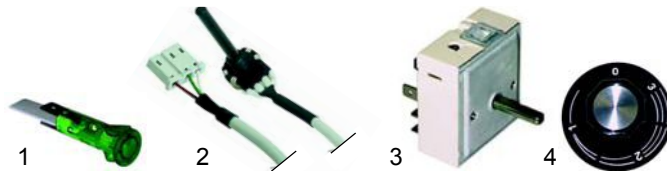

## Toasters

Item	Description	Model	OEM
1	800 W/230 V	T920, T940	63.7.1094
2	1000 W/230 V	T930, T960	63.7.1095
3	800 W/230 V	T920C, T940C	63.7.1092
4	1000 W/230 V	T930C, T960C	63.7.1093

Item	Description	Model	OEM
1	rocker switch	T920, T930, T920C, T930C	63.7.0852
2	signal lamp	T940, T960, T940C, T960C	63.7.0805
3	timer 15'	T920, T930, T940, T960, T920C, T930C, T940C, T960C	63.7.0665
4	knob		63.6.0295

## Conveyor belt toasters

Item	Description	Model	OEM
1	400 W/115 V	TN30, TN30 Plus	63.7.1096
2	switch 20 A		63.7.0850
3	changer switch	TN30	63.7.0851
4	signal lamp	TN30	63.7.0820

Item	Description	Model	OEM
1	motor 230 V	TN30	63.7.0751
2	motor 24 V DC		63.7.0752
3	p.c.b.	TN30 Plus	63.7.0630
4	transformer		63.7.0701