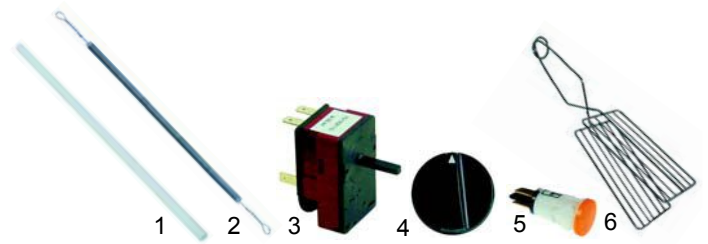

Toasters

Item	Description	Model	OEM
1	quartz tube		C01085
2	heating element		
3	timer	TOP3, TOP6	C01012
4	knob		-
5	signal lamp		C01108
6	pliers		C01056