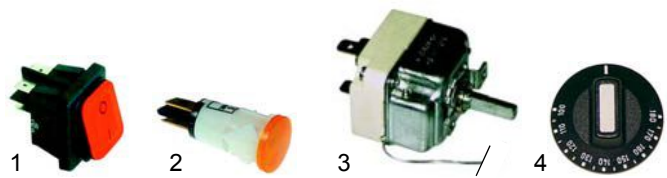

Item	Description	Model	OEM
1	switch		C01038
2	signal lamp	FT4/44, FT8/88,	C01108
3	thermostat	SF9/99	C01111
4	knob		C01112