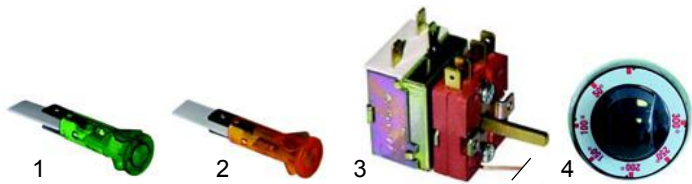

Item	Description	Model	OEM
1	signal lamp, 230V		C01948
2	signal lamp, 230V	P_25R/L, P_35R/L,	32W2970
3	thermostat	P_50R/L/M	C04421
4	knob		C04422