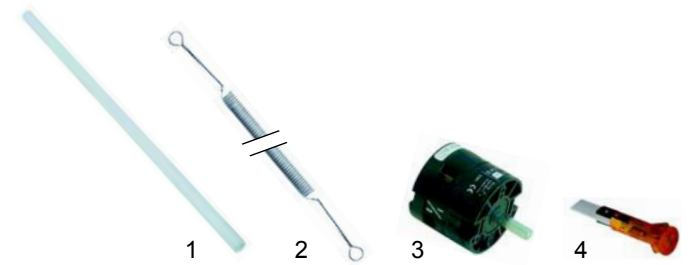

Toasters (pass)

Item	Description	Model	OEM
1	quartz tube		C01019
2	heating element	TOC	C01020
3	switch 0-I		C01043
4	signal lamp		C01039