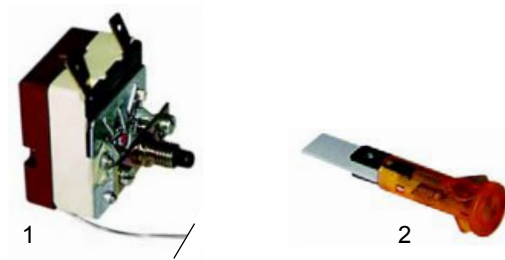

Item	Description	Model	OEM
1	gas tap	WB	16104
2	aeration tube		16158
3	knob		16144

Item	Description	Model	OEM
1	thermocouple, 320mm	Hafri,	16162
2	nut, M8 x 1	WB	

Sausage roasters (electrical)

Item	Description	Model	OEM
1	600 W/230V	10,5 1, 2 x 10,5 1	
2	thermostat	universal	
3	knob		