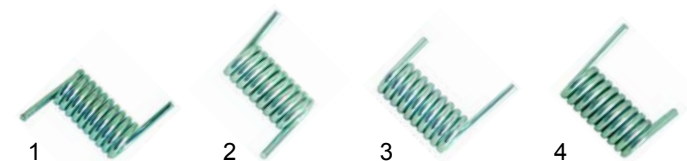

SIRMAN

SPARE PARTS CATALOGUE

0208 309 8233

0208 316 7787

salesdesk@prguk.co.uk

Toasters

Item	Description	Model	OEM
1	quartz tube	4Q	IGS660T04
2	230V		IGS402T04
3	quartz tube	6Q, 12Q	IGS660T06
4	500W/230V	6Q (until 2002), 12Q	IGS402T06
4	600W/230V	6Q (from 2002)	IGS402T06/02

Item	Description	Model	OEM
1	switch		IB5806805
2	changer switch	Roller	IB5806800
3	signal lamp		IB5846400
4	p.c.b.		IB5946810

Item	Description	Model	OEM
1	motor, 230V		IB5036800
2	motor, 24V DC	Roller	IB5036810
3	fan		IB5036830

Contact grills

Item	Description	Model	OEM
1	1150W/230V (lower)	Cort L/R	IGS407C
2	875W/230V (upper)		IGS402C
3	850W/230V (lower)	PD, Elio, Top	IGS407P
4	700W/230V (upper)	PD, Elio	IGS402P

Item	Description	Model	OEM
1	signal lamp		IGS422
2	thermostat	Cort L/R, PD_,	IGS460
3	time clock	Elio_, Top	IGS450
4	knob		IGS336