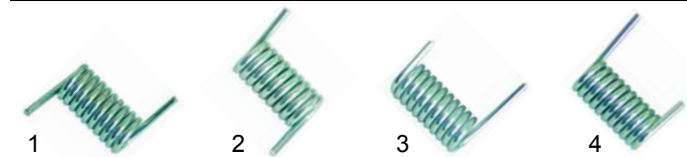

SIRMAN

SPARE PARTS CATALOGUE

0208 309 8233

0208 316 7787

salesdesk@prguk.co.uk

Toasters

Item	Description	Model	OEM
1	quartz tube	4Q	IGS660T04
2	230V		IGS402T04
3	quartz tube	6Q, 12Q	IGS660T06
4	500W/230V	6Q (until 2002), 12Q	IGS402T06
4	600W/230V	6Q (from 2002)	IGS402T06/02

Contact grills

Item	Description	Model	OEM
1	1150W/230V (lower)	Cort L/R	IGS407C
2	875W/230V (upper)		IGS402C
3	850W/230V (lower)	PD, Elio, Top	IGS407P
4	700W/230V (upper)	PD, Elio	IGS402P

Item	Description	Model	OEM
1	signal lamp		IGS422
2	thermostat	Cort L/R, PD_,	IGS460
3	time clock	Elio_, Top	IGS450
4	knob		IGS336

Item	Description	Model	OEM
1	spring (right)	Cort (until 1999)	IGS540C
2	spring (left)		IGS543C
3	spring (right)	Cort (from 1999)	IGS540C/99
4	spring (left)		IGS543C/99

Item	Description	Model	OEM
1	spring (right)	PD_ (until 1999),	IGS540
2	spring (left)	Elio_ (until 1999)	IGS543
3	spring (right)	PD_ (from 1999),	IGS540/99
4	spring (left)	Elio_ (from 1999)	IGS543/99