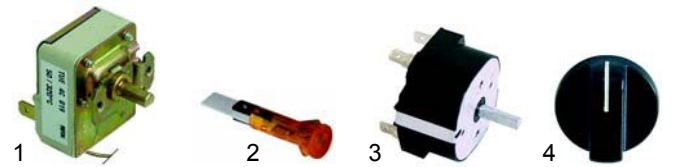

Item	Description	Model	OEM
1	thermostat		IB5866400
2	signal lamp		IB5846400
3	timer		IB5966400
4	knob		IB4206400