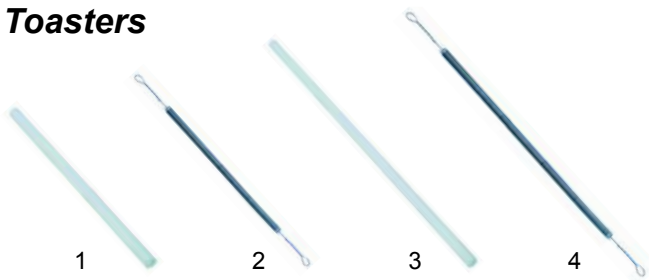

SIRMAN

SPARE PARTS CATALOGUE

0208 309 8233

0208 316 7787

salesdesk@prguk.co.uk

Toasters

Item	Description	Model	OEM
1	quartz tube	4Q	IGS660T04
2	230V		IGS402T04
3	quartz tube	6Q, 12Q	IGS660T06
4	500W/230V	6Q (until 2002), 12Q	IGS402T06
4	600W/230V	6Q (from 2002)	IGS402T06/02