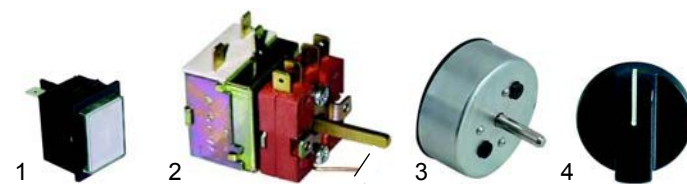

Item	Description	Model	OEM
1	switch		IB5806805
2	changer switch	Roller	IB5806800
3	signal lamp		IB5846400
4	p.c.b.		IB5946810

Item	Description	Model	OEM
1	motor, 230V		IB5036800
2	motor, 24V DC	Roller	IB5036810
3	fan		IB5036830

Contact grills

Item	Description	Model	OEM
1	1150W/230V (lower)	Cort L/R	IGS407C
2	875W/230V (upper)		IGS402C
3	850W/230V (lower)	PD, Elio, Top	IGS407P
4	700W/230V (upper)	PD, Elio	IGS402P

Item	Description	Model	OEM
1	signal lamp		IGS422
2	thermostat	Cort L/R, PD_,	IGS460
3	time clock	Elio_, Top	IGS450
4	knob		IGS336