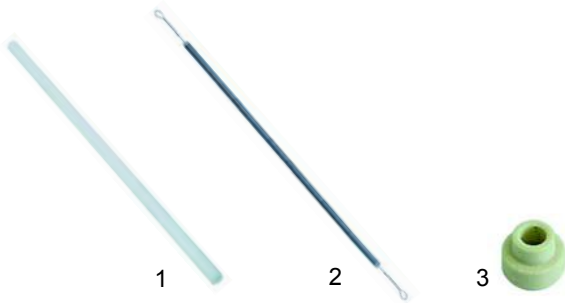

Salamander

Item	Description	Model	OEM
1	quartz tube	SA-BASIC, SA-FISSA	IGS660SF
2	heating element		IGS402SF
3	isolator		IGS630SF