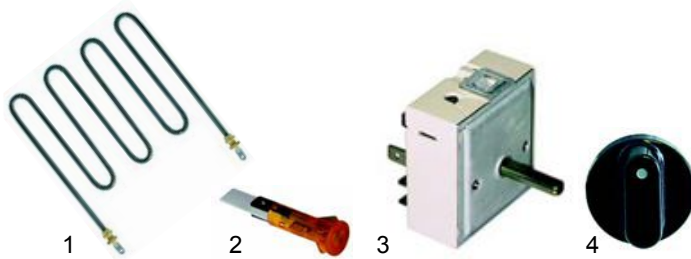

Item	Description	Model	OEM
1	1900 W/230 V	SA-PRO, SA_MOBILE	RCSG200
2	signal lamp		RCSG236
3	energy regulator		RCSG230
4	knob		RCSG234