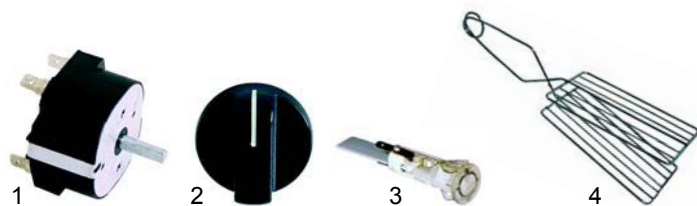

SIRMAN

SPARE PARTS CATALOGUE

0208 309 8233

0208 316 7787

salesdesk@prguk.co.uk

Toasters

Item	Description	Model	OEM
1	quartz tube	4Q	IGS660T04
2	230V		IGS402T04
3	quartz tube	6Q, 12Q	IGS660T06
4	500W/230V	6Q (until 2002), 12Q	IGS402T06
4	600W/230V	6Q (from 2002)	IGS402T06/02