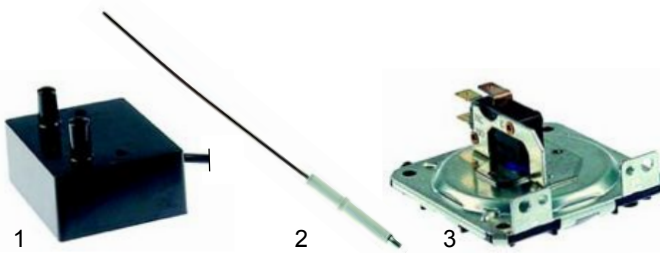

Item	Description	Model	OEM
1	bearing (left/right)		CUSC0022
2	toothed wheel		MECC0035
3	shaft		MECC0155
4	spacer piece	10/75	MECC0036
5	cover (left)		CUSC0013
6	cover (right)		MECC0012
7	coupling piece		MECC0114

Pos.	Description	Model	OEM
1	glass	05/50, 10/75	CRIS0034

Components (gas)

Item	Description	Model	OEM
1	tandem valve	Synthesis (gas)	gasI0007
2	ignition control module		ELET0134

Item	Description	Model	OEM
1	ignition unit		ELET0135
2	electrode	Synthesis (gas)	Agas0014
3	pressure switch		ELET0130