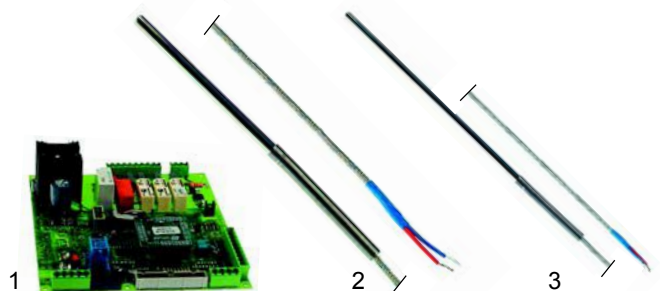

Item	Description	Model	OEM
1	main p.c.b.	electrical/gas	ELET0212
2	sensor PT1000	5/40, 8/50	TERM0019
3	sensor PT1000	10/75	TERM0022