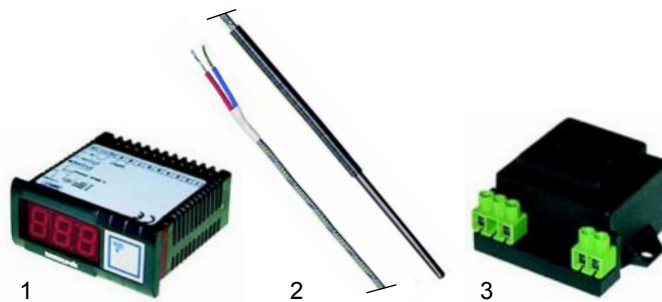

Item	Description	Model	OEM
1	switch, 230 V		INTE0004
2	switch, 230 V		INTE0010
3	signal lamp		LAMP0002
4	signal lamp	universal	LAMP0006

Item	Description	Model	OEM
1	thermostat		TERM0006
2	switch	ELP501/502, 1st generation	INTE0046
3	knob		MANI0020

Item	Description	Model	OEM
1	thermometer		TERM0013
2	sensor TCJ	ELP501/502, 2nd generation	TERM0021
3	transformer		ELET0091

Item	Description	Model	OEM
1	thermostat, 370 °C	ELP1, ELP2	TERM0004
1	thermostat, 500 °C	ELP500/501/502	TEMM0006
2	knob	universal	MANI0019
3	symbol ring		MANI0034

Item	Description	Model	OEM
1	safety thermostat	Polis, Citizen, gas	TERM0005
2	contactor	Polis	ELET0002
3	safeguard clamp	-	ELET0058

Item	Description	Model	OEM
1	1000 W/220 V (in the front)	Polis T2/4	RESI0068
2	1000 W/220v (at the back)		RESI0051
3	1300 W/220 V (in the front)	Polis T3/6	RESI0069
4	1300 W/220 V (at the back)		RESI0052