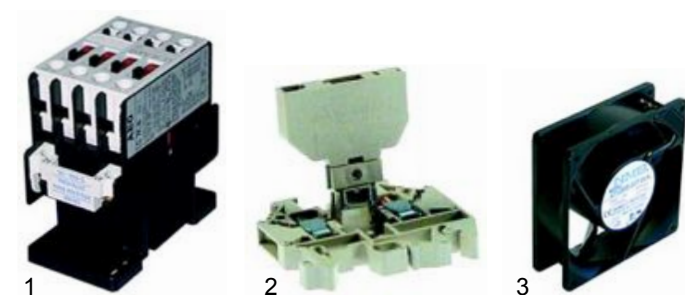

Item	Description	Model	OEM
1	contactor		ELET0002
2	safeguard clamp		ELET0058
3	fan		VENT0012