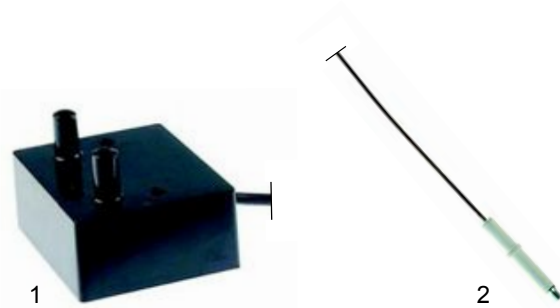

Components (gas)

Item	Description	Model	OEM
1	valve	Citizen	gasI0007
2	ignition control module		ELET

Item	Description	Model	OEM
1	window glass	Polis T2/4, Citizen 9	CRIS0025
2	window glass	Polis T3/6	CRIS0028
3	window glass	Citizen 6	CRIS0026