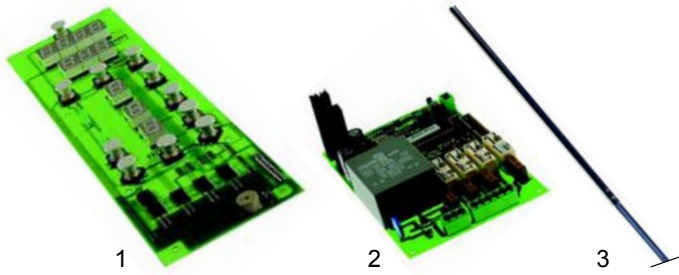

Item	Description	Model	OEM
1	thermometer		TERM0013
2	sensor TCJ	ELP501/502, 2nd generation	TERM0021
3	transformer		ELET0091

Item	Description	Model	OEM
1	thermostat, 370 °C	ELP1, ELP2	TERM0004
1	thermostat, 500 °C	ELP500/501/502	TEMM0006
2	knob	universal	MANI0019
3	symbol ring		MANI0034

Item	Description	Model	OEM
1	safety thermostat		TERM0005
2	lamp holder		INTE0008
3	lamp, 40 W	universal	LAMP0009

Item	Description	Model	OEM
1	window glass	ELP1/501/502	CRIS0014

Ovens and pizza ovens

Item	Description	Model	OEM
1	keypad board	Polis	ELET0149
2	main p.c.b.		ELET0148
3	sensor (J)		TERM0020

Item	Description	Model	OEM
1	switch	Citizen	INTE0010
2	switch		INTE0009
3	switch		INTE0011
4	signal lamp/green		LAMP0006
5	signal lamp/yellow		LAMP0002

Item	Description	Model	OEM
1	elctronic controller	Citizen	TERM0012
2	transformer		ELET0094
3	sensor (J)		TERM0020

Item	Description	Model	OEM
1	safety thermostat	Polis, Citizen, gas	TERM0005
2	contactor	Polis	ELET0002
3	safeguard clamp	-	ELET0058

Item	Description	Model	OEM
1	1000 W/220 V (in the front)	Polis T2/4	RESI0068
2	1000 W/220v (at the back)		RESI0051
3	1300 W/220 V (in the front)	Polis T3/6	RESI0069
4	1300 W/220 V (at the back)		RESI0052