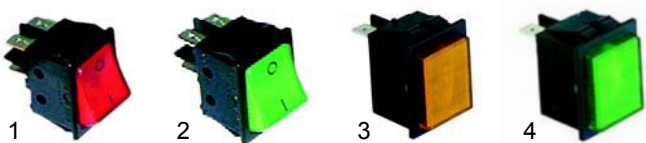

ZANOLLI

SPARE PARTS CATALOGUE

0208 309 8233

0208 316 7787

salesdesk@prguk.co.uk

Pizza ovens (old series)

Item	Description	Model	OEM
1	2000 W/230 V	ELP2/4	RESI0031
2	2500 W/230 V	ELP500	RESI0032

Item	Description	Model	OEM
1	1100 W/230 V	ELP1/ELP501/1G	RESI0033
1	1100 W/400 V	ELP501/2G	RESI0034
2	1500 W/230 V	ELP502/1G	RESI0035
2	1500 W/400 V	ELP502/2G	RESI0036

Item	Description	Model	OEM
1	switch, 230 V		INTE0004
2	switch, 230 V		INTE0010
3	signal lamp		LAMP0002
4	signal lamp	universal	LAMP0006

Item	Description	Model	OEM
1	thermostat		TERM0006
2	switch	ELP501/502, 1st generation	INTE0046
3	knob		MANI0020

Item	Description	Model	OEM
1	thermometer		TERM0013
2	sensor TCJ	ELP501/502, 2nd generation	TERM0021
3	transformer		ELET0091

Item	Description	Model	OEM
1	thermostat, 370 °C	ELP1, ELP2	TERM0004
1	thermostat, 500 °C	ELP500/501/502	TEMM0006
2	knob	universal	MANI0019
3	symbol ring		MANI0034

Item	Description	Model	OEM
1	safety thermostat	Polis, Citizen, gas	TERM0005
2	contactor	Polis	ELET0002
3	safeguard clamp	-	ELET0058

Item	Description	Model	OEM
1	1000 W/220 V (in the front)	Polis T2/4	RESI0068
2	1000 W/220v (at the back)		RESI0051
3	1300 W/220 V (in the front)	Polis T3/6	RESI0069
4	1300 W/220 V (at the back)		RESI0052