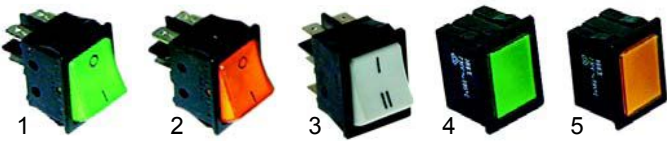

Item	Description	Model	OEM
1	thermometer		TERM0013
2	sensor TCJ	ELP501/502, 2nd generation	TERM0021
3	transformer		ELET0091

Item	Description	Model	OEM
1	thermostat, 370 °C	ELP1, ELP2	TERM0004
1	thermostat, 500 °C	ELP500/501/502	TEMM0006
2	knob	universal	MANI0019
3	symbol ring		MANI0034

Item	Description	Model	OEM
1	safety thermostat		TERM0005
2	lamp holder		INTE0008
3	lamp, 40 W	universal	LAMP0009

Item	Description	Model	OEM
1	window glass	ELP1/501/502	CRIS0014

Ovens and pizza ovens

Item	Description	Model	OEM
1	keypad board	Polis	ELET0149
2	main p.c.b.		ELET0148
3	sensor (J)		TERM0020

Item	Description	Model	OEM
1	switch	Citizen	INTE0010
2	switch		INTE0009
3	switch		INTE0011
4	signal lamp/green		LAMP0006
5	signal lamp/yellow		LAMP0002

Item	Description	Model	OEM
1	elctronic controller	Citizen	TERM0012
2	transformer		ELET0094
3	sensor (J)		TERM0020

Item	Description	Model	OEM
1	safety thermostat	Polis, Citizen, gas	TERM0005
2	contactor	Polis	ELET0002
3	safeguard clamp	-	ELET0058

Item	Description	Model	OEM
1	1000 W/220 V (in the front)	Polis T2/4	RESI0068
2	1000 W/220v (at the back)		RESI0051
3	1300 W/220 V (in the front)	Polis T3/6	RESI0069
4	1300 W/220 V (at the back)		RESI0052