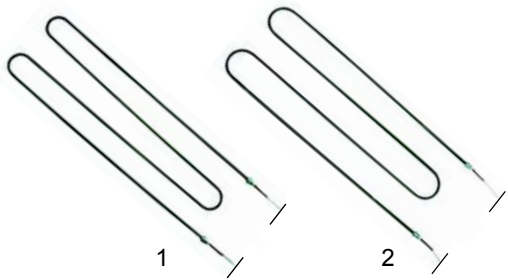

Item	Description	Model	OEM
1	1100 W/230 V	ELP1/ELP501/1G	RESI0033
1	1100 W/400 V	ELP501/2G	RESI0034
2	1500 W/230 V	ELP502/1G	RESI0035
2	1500 W/400 V	ELP502/2G	RESI0036