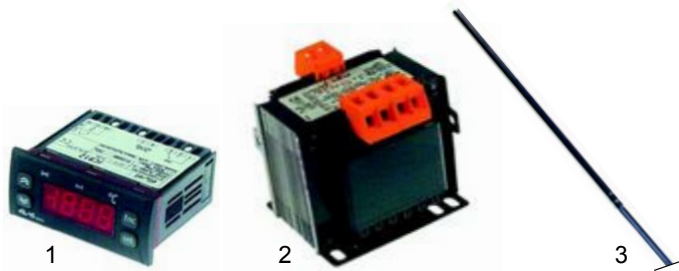

Item	Description	Model	OEM
1	thermometer		TERM0013
2	sensor TCJ	ELP501/502, 2nd generation	TERM0021
3	transformer		ELET0091

Item	Description	Model	OEM
1	thermostat, 370 °C	ELP1, ELP2	TERM0004
1	thermostat, 500 °C	ELP500/501/502	TEMM0006
2	knob	universal	MANI0019
3	symbol ring		MANI0034

Item	Description	Model	OEM
1	safety thermostat		TERM0005
2	lamp holder		INTE0008
3	lamp, 40 W	universal	LAMP0009

Item	Description	Model	OEM
1	window glass	ELP1/501/502	CRIS0014

Ovens and pizza ovens

Item	Description	Model	OEM
1	keypad board	Polis	ELET0149
2	main p.c.b.		ELET0148
3	sensor (J)		TERM0020

Item	Description	Model	OEM
1	switch	Citizen	INTE0010
2	switch		INTE0009
3	switch		INTE0011
4	signal lamp/green		LAMP0006
5	signal lamp/yellow		LAMP0002

Item	Description	Model	OEM
1	elctronic controller	Citizen	TERM0012
2	transformer		ELET0094
3	sensor (J)		TERM0020

Item	Description	Model	OEM
1	safety thermostat	Polis, Citizen, gas	TERM0005
2	contactor	Polis	ELET0002
3	safeguard clamp	-	ELET0058

Item	Description	Model	OEM
1	1000 W/220 V (in the front)	Polis T2/4	RESI0068
2	1000 W/220v (at the back)		RESI0051
3	1300 W/220 V (in the front)	Polis T3/6	RESI0069
4	1300 W/220 V (at the back)		RESI0052