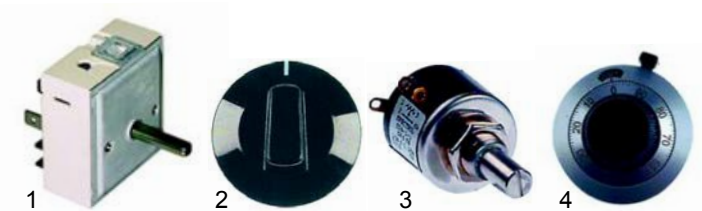

Components (gas)

Item	Description	Model	OEM
1	valve	Citizen	gasI0007
2	ignition control module		ELET

Item	Description	Model	OEM
1	window glass	Polis T2/4, Citizen 9	CRIS0025
2	window glass	Polis T3/6	CRIS0028
3	window glass	Citizen 6	CRIS0026

Item	Description	Model	OEM
1	ignition unit	Citizen	ELET0135
2	electrode		AGHS0014

Pizza ovens (pass)

Front screens

Item	Description	Model	OEM
1	energy regulator	Synthesis/E (manual)	TERM0014
2	knob		MANI0021
3	potentiometer	Synthesis-gas/electrical (manual)	ELET0200
4	knob		MANI0022