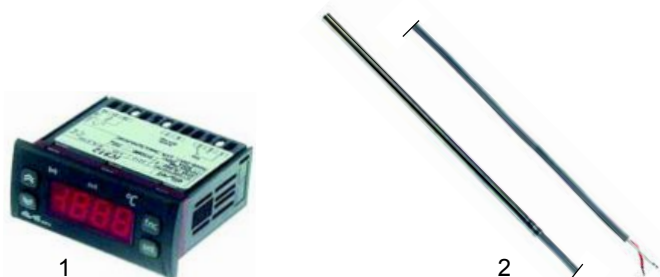

Item	Description	Model	OEM
1	elctronic controller	Synthesis (electrical)	TERM0012
2	sensor	08/50	TERM0020
2	sensor	10/75	TERM0018