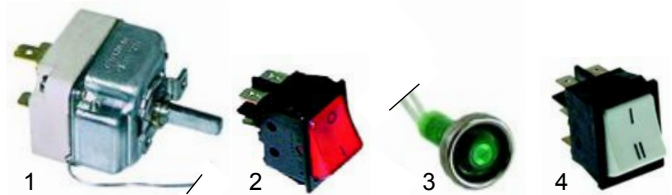

Components (gas)

Item	Description	Model	OEM
1	valve	Citizen	gasI0007
2	ignition control module		ELET

Item	Description	Model	OEM
1	window glass	Polis T2/4, Citizen 9	CRIS0025
2	window glass	Polis T3/6	CRIS0028
3	window glass	Citizen 6	CRIS0026

Item	Description	Model	OEM
1	ignition unit	Citizen	ELET0135
2	electrode		AGHS0014

Pizza ovens (pass)

Front screens

Item	Description	Model	OEM
1	energy regulator	Synthesis/E (manual)	TERM0014
2	knob		MANI0021
3	potentiometer	Synthesis-gas/electrical (manual)	ELET0200
4	knob		MANI0022

Components (mechanical)

Item	Description	Model	OEM
1	hinge (right)	Polis	UPP0207 UPP0139
2	hinge (left)		UPP0206 UPP0140

Item	Description	Model	OEM
1	thermostat		ELET0013
2	push button	Synthesis (gas)	INTE0012
3	signal lamp		LAMP0007
4	changer switch		INTE0011

Item	Description	Model	OEM
1	spring (right)	Polis, Citizen	SPRI0010
2	spring (left)		SPRI0009
3	gasket		GUAR0010

Item	Description	Model	OEM
1	switch		INTE0004
2	switch	Synthesis (gas/ electric)	INTE0009
3	switch		INTE0010