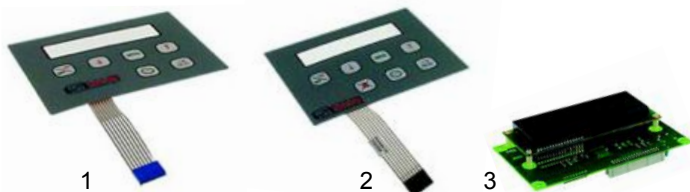

Item	Description	Model	OEM
1	keypad	electrical	ELET0165
2	keypad	gas	ELET0153
3	display board	electrical/gas	ELET0155