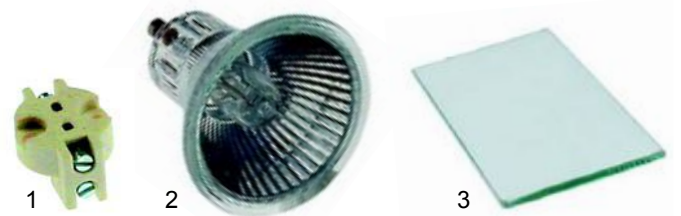

Item	Description	Model	OEM
1	lamp holder	Polis	LAMP0021
2	halogen lamp		LAMP0037
3	lens		ELET0226
			CRIS0006