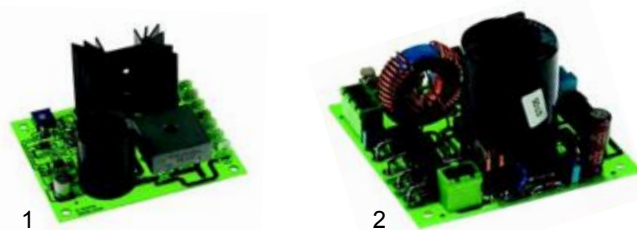

Item	Description	Model	OEM
1	motor card	manual version	ELET0203
2	motor card	electronic version	ELET0213