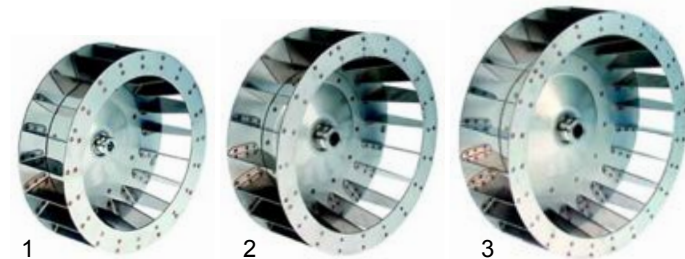

Item	Description	Model	OEM
1	fan wheel, Ø250mm	05/40	VENT0001
2	fan wheel, Ø300mm	08/50	VENT0018
3	fan wheel, Ø335mm	10/75	VENT0015