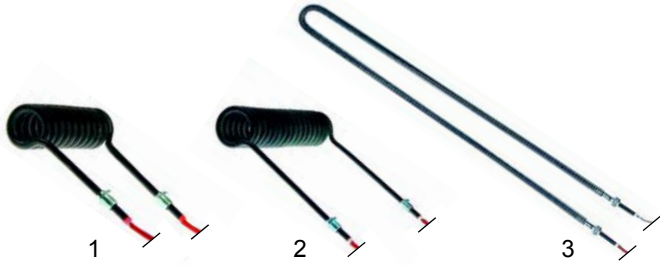

Components (mechanical)

Item	Description	Model	OEM
1	1200 W/230 V (upper)	05/40	RESI0057
1	1800 W/230 V (lower)		RESI0088
1	1500 W/230 V (upper)	05/40 (Power)	RESI0079
1	2200 W/230 V (lower)		RESI0080
2	2200 W/230 V (upper)	08/50	RESI0060
2	3300 W/230 V (lower)		RESI0061
2	2800 W/230 V (upper)	08/50 (Power)	RESI0081
2	4100 W/230 V (lower)		RESI0082
3	3000 W/220 V	10/75	RESI0041